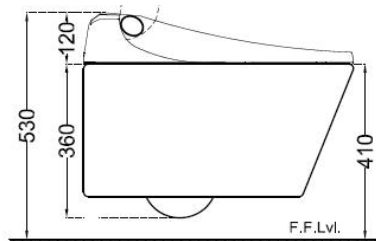

PRODUCT DETAILS

Manufacturer :	Artize	Type:	Intelligent Toilet
Range	Intelligent Artize	Flush valves	6.0L
Colour:	White	Material:	White PP + Ceramic Bowl
Outlet	Horizontal	BOM doc.NO.	ASW/09/2019/53
Technical Details:	Internal diameter of inlet hole dia. $\varnothing 58 \pm 3$ mm		
	External diameter of outlet hole dia. $\varnothing 100 \pm 5$ mm		

ARTICLE NAME: WALL HUNG WC

TECHNICAL DIMENSIONS

TOP VIEW

SIDE VIEW

BACK VIEW

PRODUCT SPECIFICATION

Rated supply	220v-240v-50-60Hz	Dimension	400x600x480 mm
Rated power	1250W 1300W	Net Weight	40
Water connection cross section	Water pipe supply,G3/8thread	Wash Function	
Flushing water capacity	3.0L -6.0L	Anal shower flow	350-1000m l/ Min
Outlet Distance Floor Lvl.	230 c/c	Lady shower flow	350-1000m l/ Min
Installation Mode	Blind Instsllation	Heating	Instant heating
Inlet mode	Connect water pipe	Safety device	Anti-dry/burn protection,relief valve,presure stabilization valve,thermal fuse
Flushing mode	Fall to rush	Toilet Seat Heating	
Flushing way	Manual flush/ Auto flush.	General heater power	35W
Drainage way	wall exhaust	Safety device	Temperature controller ,NTC and thermal fuse
Water pressure range	0.07MPa-0.75Mpa	Dry	
Operating temperature range	8-35°C	wind speed	$\cong 4$ m/s
Black flow prevention	Anti siphon,Back flow prevention	General heater power	200W
Seat Cover	PP Seat Cover	Safety device	Temperature controller ,NTC and thermal fuse

ACCESSORIES INCLUDED

Remote	1
--------	---

ACCESSORIES EXCLUDED

Control plate	ACP-ROG-5012501
Concealed cistern	APC-WHT-5012500WSAF

CERTIFICATION

Compliance : EN 997 :2012+A1:2015

DISCLAIMER: Our every effort has been made to ensure factual accuracy, the information presented subject to changes due to requirements in different sites, markets and/ or countries. All dimensions are in mm (Tolerance ± 5 MM). Jaqur reserves the right to make the necessary amendments at any time without prior notice.