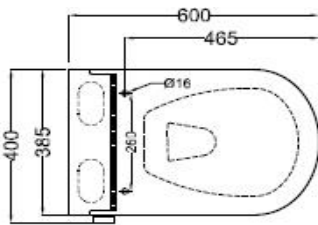

PRODUCT DETAILS

Manufacturer :	Artize	Type:	Intelligent Toilet
Range	Intelligent Artize	Flush valves	6.0L
Colour:	White	Material:	White PP + Ceramic Bowl
Outlet	Horizontal	BOM doc.NO.	ASW/09/2019/53
Technical Details:	Internal diameter of inlet hole dia. $\varnothing 58 \pm 3$ mm		
	External diameter of outlet hole dia. $\varnothing 100 \pm 5$ mm		

ARTICLE NAME: WALL HUNG WC

TECHNICAL DIMENSIONS

TOP VIEW

SIDE VIEW

BACK VIEW

PRODUCT SPECIFICATION

Rated supply	220v-240v-50-60Hz	Dimension	400x600x480 mm
Rated power	1250W 1300W	Net Weight	40
Water connection cross section	Water pipe supply,G3/8thread	Wash Function	
Flushing water capacity	3.0L -6.0L	Anal shower flow	350-1000m l/ Min
Outlet Distance Floor Lvl.	230 c/c	Lady shower flow	350-1000m l/ Min
Installation Mode	Blind Instsllation	Heating	Instant heating
Inlet mode	Connect water pipe	Safety device	Anti-dry/burn protection,relief valve,presure stabilization valve,thermal fuse
Flushing mode	Fall to rush	Toilet Seat Heating	
Flushing way	Manual flush/ Auto flush.	General heater power	35W
Drainage way	wall exhaust	Safety device	Temperature controller ,NTC and thermal fuse
Water pressure range	0.07MPa-0.75Mpa	Dry	
Operating temperature range	8-35°C	wind speed	$\cong 4$ m/s
Black flow prevention	Anti siphon,Back flow prevention	General heater power	200W
Seat Cover	PP Seat Cover	Safety device	Temperature controller ,NTC and thermal fuse

ACCESSORIES INCLUDED

Remote	1
--------	---

ACCESSORIES EXCLUDED

Control plate	ACP-ROG-5012501
Concealed cistern	APC-WHT-5012500WSAF

CERTIFICATION

Compliance : EN 997 :2012+A1:2015

DISCLAIMER: Our every effort has been made to ensure factual accuracy, the information presented subject to changes due to requirements in different sites, markets and/ or countries. All dimensions are in mm (Tolerance ± 5 MM). Jaqur reserves the right to make the necessary amendments at any time without prior notice.