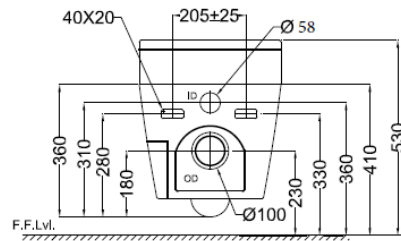

PRODUCT DETAILS

Manufacturer :	Artize	Type:	Intelligent Toilet
Range	Intelligent Artize	Flush valves	6.0L
Colour:	White	Material:	White PP + Ceramic Bowl
Outlet	Horizontal	BOM doc.NO.	ASW/09/2019/53
Technical Details:	Internal diameter of inlet hole dia. $\varnothing 58 \pm 3$ mm		
	External diameter of outlet hole dia. $\varnothing 100 \pm 5$ mm		

ARTICLE NAME: WALL HUNG WC

TECHNICAL DIMENSIONS

TOP VIEW

SIDE VIEW

BACK VIEW

PRODUCT SPECIFICATION

Rated supply	220v-240v-50-60Hz	Dimension	400x600x480 mm
Rated power	1250W 1300W	Net Weight	40
Water connection cross section	Water pipe supply,G3/8thread	Wash Function	
Flushing water capacity	3.0L -6.0L	Anal shower flow	350-1000m l/ Min
Outlet Distance Floor Lvl.	230 c/c	Lady shower flow	350-1000m l/ Min
Installation Mode	Blind Instsllation	Heating	Instant heating
Inlet mode	Connect water pipe	Safety device	Anti-dry/burn protection,relief valve,presure stabilization valve,thermal fuse
Flushing mode	Fall to rush	Toilet Seat Heating	
Flushing way	Manual flush/ Auto flush.	General heater power	35W
Drainage way	wall exhaust	Safety device	Temperature controller ,NTC and thermal fuse
Water pressure range	0.07MPa-0.75Mpa	Dry	
Operating temperature range	8-35°C	wind speed	$\cong 4$ m/s
Black flow prevention	Anti siphon,Back flow prevention	General heater power	200W
Seat Cover	PP Seat Cover	Safety device	Temperature controller ,NTC and thermal fuse

ACCESSORIES INCLUDED

Remote	1
--------	---

ACCESSORIES EXCLUDED

Control plate	ACP-ROG-5012501
Concealed cistern	APC-WHT-5012500WSAF

CERTIFICATION

Compliance : EN 997 :2012+A1:2015

DISCLAIMER: Our every effort has been made to ensure factual accuracy, the information presented subject to changes due to requirements in different sites, markets and/ or countries. All dimensions are in mm (Tolerance ± 5 MM). Jaqur reserves the right to make the necessary amendments at any time without prior notice.